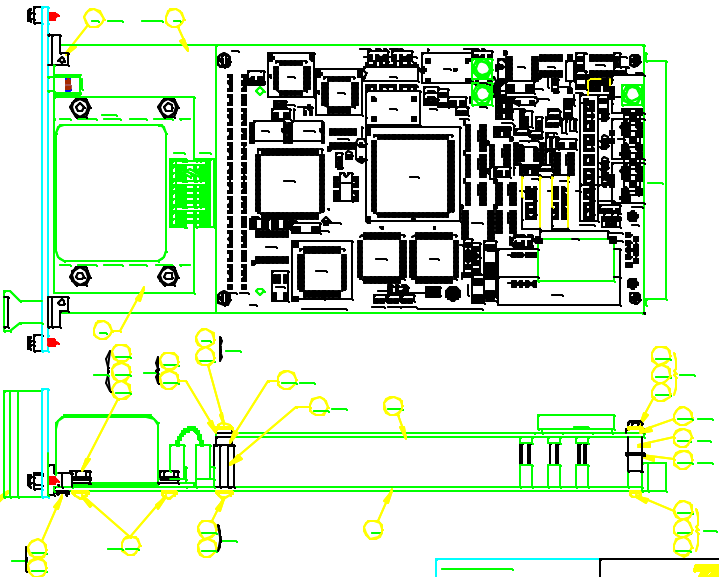

© Truetime, Inc. 1998

REVISIONS	

<i>Truetime</i>_{ca}	
FINAL ASSY OSC (HISTAB)	
B	560-5147-2 B
03/05/2000